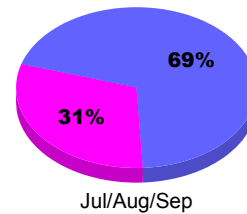

Membership Results
2011-2012

Membership
2010-2011

Month	Net Memb Goal	Actual New Memb	Actual Dropped Memb	Gain/Loss of Memb	Gain/Loss of Memb
Jul/Aug/Sep		54	-54	0	-27
Totals		54	-54	0	-27

Membership Results 2011-2012

Goal, New, Dropped, Gain/Loss

Comparison of Membership Gain/Loss

Current Year Compared to the Previous Year

Gender Comparison 2011-2012

Male Female