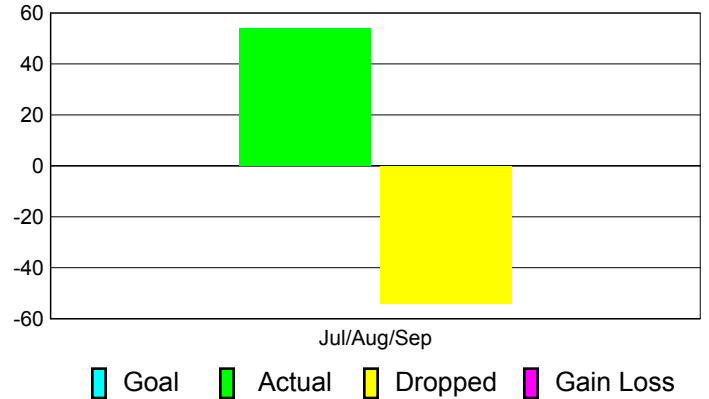

Membership Results 2011-2012

Goal, New, Dropped, Gain/Loss